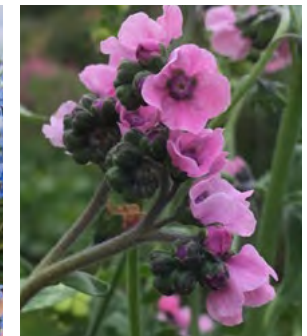

1334 (15 seeds) £2.95

Craspedia globosa Sunball

Unique long lasting 1" golden globes on stiff stems with grass-like silvery green foliage. Long vase life. 24-30". HHP

1363B (200 seeds) £2.65

Craspedia globosa Sunball

Cynoglossum Mystic Pink

Charming pink flowers in the early summer. 18-24". HA

1398B (250 seeds) £2.20

Cynoglossum Firmament

Produces masses of indigo blue flowers in the early summer and is perfect for mixed bouquets. 18-24". HA

1398A (250 seeds) £2.20

Cynoglossum Firmament

Cynoglossum Mystic Pink

Crazy for Celosia

Florists and gardeners will adore these exquisite comb shaped flowers perfect for bouquets and arrangements. HHA

1. Purple Beauty