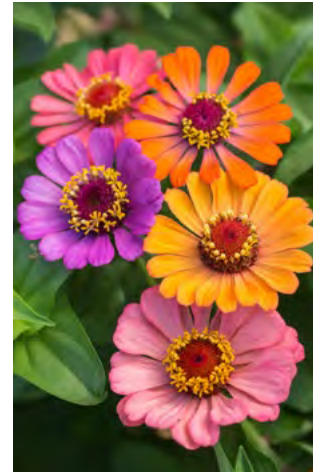

Zinnia Forecast