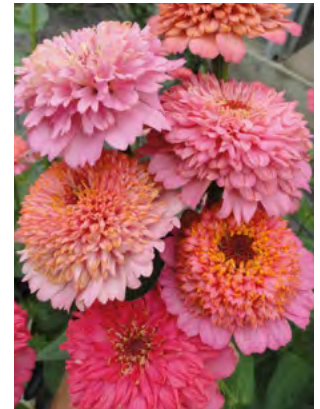

Zinnia Cupcakes Pink Shades