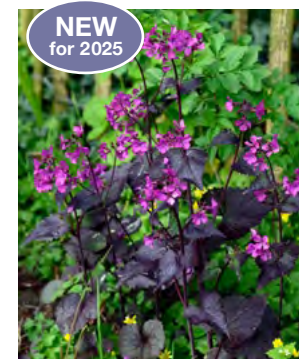

Linaria Northern Lights

Pretty miniature Snapdragon-like flowers and fern-like foliage, this lovely variety is smothered in delightful colourful blooms. Lovely in mixed bouquets. 20-24". HA

1820B (1500 seeds) £2.65