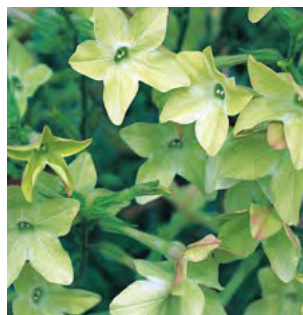

1964G Lime (60 seeds) £2.75