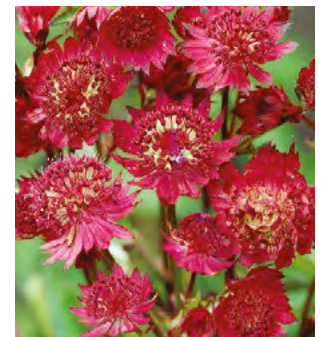

Astrantia Ruby Wedding