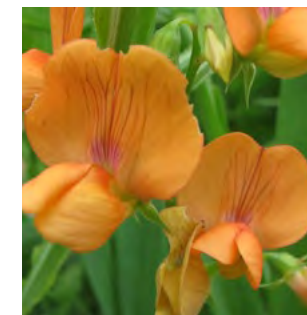

Earl Grey
An eye-catching variety from New Zealand with beautiful maroon-purple flaked petals and a delightful scent. Climber. HA
2246F (10 seeds) £2.75

Sweet Pea Species

Matucana
The original Sweet Pea of 1699. Since we first sold this variety the demand has risen beyond belief. The perfume is staggering. HA

1758 (20 seeds) £2.65

Mrs R. Penney
Early flowering annual with pretty apricot flowers and red veins. Will scramble to 4-5'. HA

1762A (12 seeds) £2.85

Annual Species Mixed
From yellow to violet blue and on into orange stripes blest with wine and white. A mouth watering mix of annual species 'Sweet Peas' rarely seen before. 2-6'. HHA

1763 (25 seeds) £3.65

(pictured right)