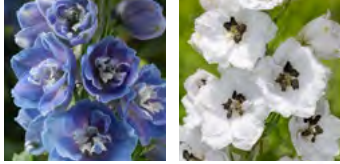

Dwarf Delphinium Delphina Series

A true 'breeding breakthrough'! Fleuroselect award winning Delphinium Delphina is the first compact series of Delphinium from seed and is small enough to put in containers with very heavy flowering double blooms.

(25 seeds) for each one

Delphina Rose
1434 £3.05

Delphina Violet
1436 £3.05

Delphina Light Blue
1435 £3.05

Delphina Dark Blue/black bee
1434B £3.05

Delphina White with Black Bee
1435A £3.05

Guardian Lavender
Soft lavender blue flowers with white 'bee' bloom from late summer to early summer. 30-40". HP

1426C (10 seeds) £3.05

Guardian White
Pure white spires of semi-double flowers. 30-40". HP

1426D (10 seeds) £3.05

Guardian Blue
Tall spires of clear blue flowers with a white 'bee'. 30-40". HP

1426B (10 seeds) £3.05

Smokey Eyes
Unusual, silvery-white double blooms with a lavender centre and lavender blush. 3-4'. HHA

1439A (100 seeds) £2.50

Summer Bouquet Mixed
A formula mix of double blooms in all shades. 3-4'. HHA

1439G (100 seeds) £2.50

Pretty Pink
Double blooms in soft pink with a hint of pale green. 3-4'. HHA

1439E (100 seeds) £2.50

Dark Blue
Tall spires with striking florets of double indigo blue. 3-4'. HHA

1439D (100 seeds) £2.50

Carmine Rose
Tall spires of double carmine rose florets. 3-4'. HHA

1439C (100 seeds) £2.50

Lilac Lass
Eye-catching lilac-blue double blooms on tall stems. 3-4'. HHA

1439B (100 seeds) £2.50 *(no pic)*

White Lady
Snow white flowers, strong stems and almost everlasting. 2-3'. HA

1440C (100 seeds) £2.50

Little Boy Blue *(no pic)*
Tall spires of silvery lavender-blue double blooms are simply wonderful for cutting. 3-4'. HHA

1439F (100 seeds) £2.50

Misty Lavender
Rare and unique pearly grey-lavender double blooms on densely packed stems. 3-4'. HHA

1438A (100 seeds) £2.65

Special Delphiniums