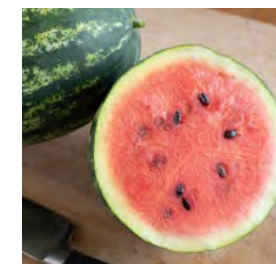

0219E (6 seeds) £3.05

Melon Anvaro Fi
AGM. Round, delightfully sweet and powerfully aromatic this melon will also ripen outside.

0221D £3.95 (5 seeds)

Watermelon Mini Love
A new personal sized Watermelon with sweet 3-5lb fruit and delicious bright red flesh with few seeds.