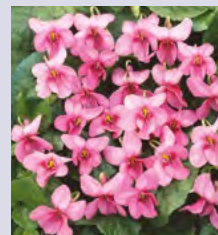

NEW
for 2025

Pandora's Box F1
Unique range of exquisite coloured flowers with neat compact foliage designed for containers. 6-8". HA
2324 (25 seeds) £2.85

Corina Terracotta F1
A beautiful orange eventually fading into purple. Suitable for spring and autumn alike. 6-8". HA
2329C (25 seeds) £2.85

Pandora Baby Aurora
Early flowering, with snowwhite and creamy-lemon blooms and a delightful indigo blue picotee edge. Great for baskets. 6-8". HHA
2324A (25 seeds) £2.85

Tiger Eye Gold F1
A very different Viola with a heavily lined face on a golden yellow background and a piercing eye. A real "jungle cat" look. 6-8". HA
2323 (25 seeds) £2.85

Denim Jump Up F1
Astonishing colour. Highly recommended. 4-6". HA
2327A (25 seeds) £2.85

Chicky Chicks
A lovely little bunch with all the colours of the rainbow. Good for containers and edging. 4". HA
2332A (25 seeds) £2.50

Sweet Violets

Queen Charlotte
Beautifully fragrant blue flowers on long stems flowering in the early Spring and late Summer. 4-6". HP
2330A (25 seeds) £2.55

odorata rubra

The Sweet Violet of Romance! With heart shaped leaves and sweetly scented flowers in the Spring. Perfect under trees and shrubs. 4-6". HP
2330B (25 seeds) £2.55

odorata sulphurea

Soft apricot-yellow scented beauty. 4-5". HP
2331E £2.55 (25 seeds)

Memories
Wonderful country mix of all the lovely scents. 2-6". HP
2330 (35 seeds) £2.95

Wallflower Sugar Rush Orange F1
Withstanding all wintry conditions this British bred variety will reliably flower in Autumn and Spring. Dwarf, sweetly scented mandarin orange flowers in abundance. 12". HB
2342J £2.95 (25 seeds)

Wallflower Sugar Rush Primrose F1
Soft primrose flowers with a gorgeous fragrance and a RHS award winner too. 12". HB
2342I (25 seeds) £2.95