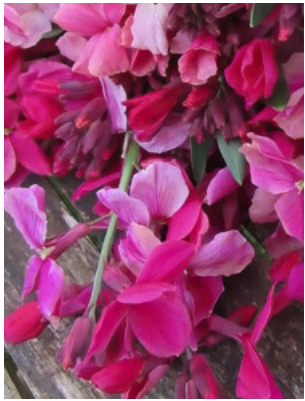

Picture courtesy of Hendra Farm Flowers