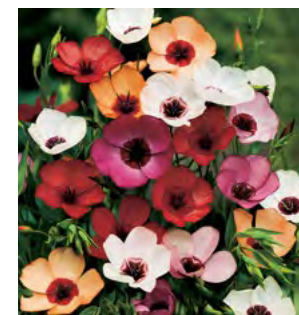

Lepidium sativum
Persian Cress

Easy to grow and popular amongst floral artists as it makes a lovely cut flower filler, fresh or dried. The leaves are edible and have a mild peppery flavour. 36-40". HA

1779A (200 seeds) £2.35

Lobelia tupa

A Chilean beauty, exotic in appearance with Lobelia shaped flowers nicely spaced up the stem in the most unusual coppery-orange shade 4-5'. HP

1846A (50 seeds) £2.75

Linum Charming Mixed

This Cottage Garden favourite has delicate cup shaped petals in shades of red, white and salmon all with a contrasting eye. 18". HA