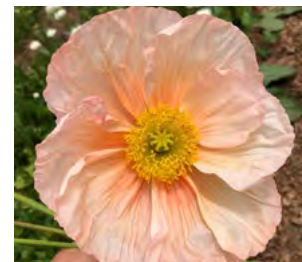

Rosa Chiaro Pastello

Adorable apricot peach shades. HP

2030D (50 seeds) £6.95