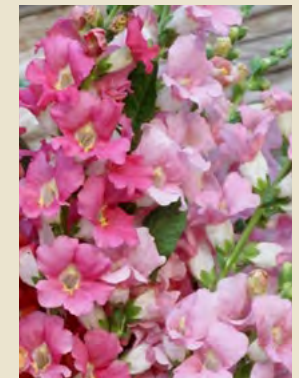

1086E (50 seeds) £3.75

Antirrhinum Potomac Ivory White F1

Antirrhinum Chantilly Series

Butterfly 'snaps' with large stylish flowers, strong stems and a gorgeous appeal. Unbeatable for flower arranging, mainly because of their open faces, 3' stems and astonishing colours! HHA

Light Salmon
Delightful open faced soft salmon frilly edged blooms on reliable 36" strong stems. A cut flower grower's dream. 3'. HHA

1096E £3.95
(40 seeds)

Bronze
Vibrant copper-orange.

1096B (40 seeds) £3.95