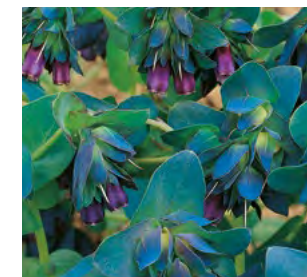

Cerinth Purple Belle

Centaurea Cutting Mixed

Centaurea imperialis The Bride

Centaurea Classic Magic

Centaurea Cutting Mix

Full range of colours in this old fashioned cornflower mix. Long strong stems for cutting. Easy, showy and fragrant. 30". HA