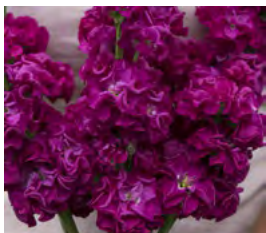

2233L Summer Rose