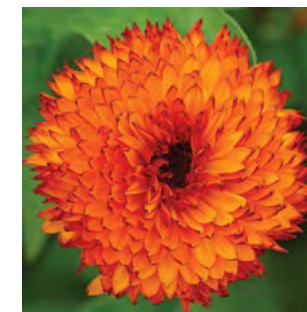

Calendula Neon