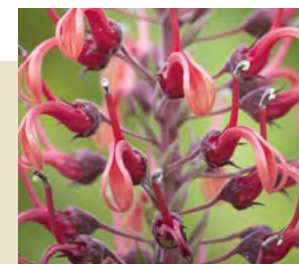

Linaria annua Chedglow

Rarely offered from seed, this unusual eye-catching Honesty has chocolate coloured leaves with attractive lilac flowers on dark purple stems followed by decorative 'penny' seed heads with translucent discs. 36". HB

1848 (10 seeds) £3.85