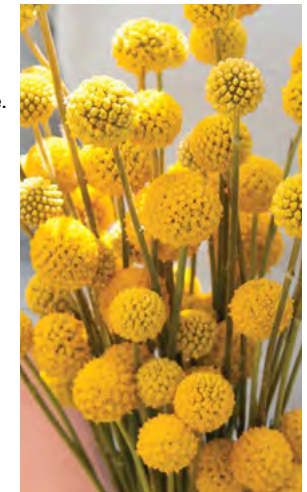

Cobaea scandens

Vigorous, exotic climber with masses of cup and saucer shaped bells. 8-15'. HHA/VHP

1333 (15 seeds) £2.95

Cobaea scandens alba

Cobaea scandens alba

Ivory white 'Cathedral Bells' with a hint of jade. Rapid growing desirable climber. HHA

1334 (15 seeds) £2.95

Craspedia globosa Sunball

Unique long lasting 1" golden globes on stiff stems with grass-like silvery green foliage. Long vase life. 24-30". HHP

1363B (200 seeds) £2.65

Craspedia globosa Sunball