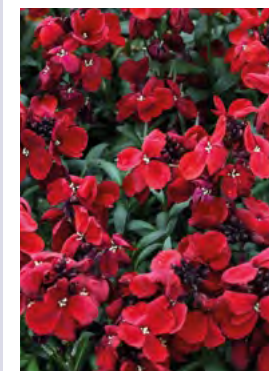

Wallflower Sugar Rush Red F1

Wallflower Sugar Rush Red F1
Deep bright red and an adorable perfume with larger flowers than the average. Grow as a single colour for best effect. 12". HB
2336B (25 seeds) £2.95

Wallflower Sugar Rush Purple F1

Larger flowers than the standard Wallflower and is a very appealing lavender purple. Outstanding as a single bed and an adorable fragrance. 12". HB
2336A £2.95 (25 seeds)