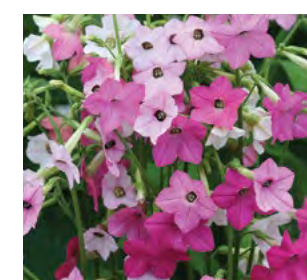

*Nigella
Miss Jekyll White*

Very large double snowwhite flowers with equally large apple green pods after blooming. 2'. HHA

1971A (200 seeds) £2.40

Miss Jekyll L. Blue

Classic cottage garden annual with semi-double sky blue flowers. Fabulous cut flower. 24". HA

1968A (400 seeds) £2.45

African Bride

Beautiful flowers, perfect for cutting and then produces curious black pods. 2'. HA

1971 (200 seeds) £2.40

Persian Jewels

First bred in England from a single pink 'oddball' in a white crop. Now a wonderful mix. 15-18". HA

1968 (400 seeds) £2.45

Nigella African Bride

Nicotiana sylvestris

Nicotiana Whisper Mixed

Nigella Miss Jekyll White

Nigella Miss Jekyll Light Blue

BEST
SELLER

NEW
for 2025