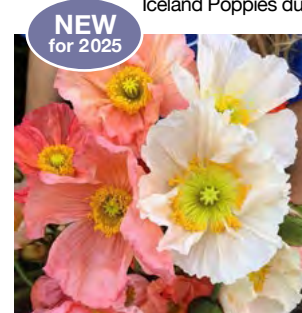

2231D (40 seeds) £3.25

Silver

Shimmering silvery-pink blooms. 2-2'6". HHA

2231G (40 seeds) £3.25

Champagne

Unique, soft peachy-pink blooms. 2-2'6". HH

2231F (40 seeds) £3.25

World Famous Italian Colibri Poppies

Bred in Italy for the cut flower trade, Colibri Poppies are a huge improvement on other named Iceland Poppies due to their enormous flower size, beautiful colours and high yields.

NEW
for 2025

Dolce Vita Mixed