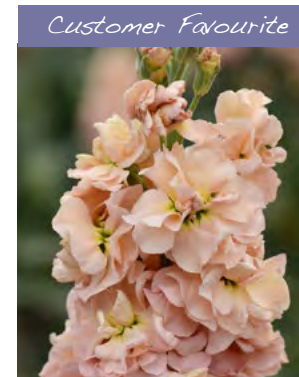

Aida Purple
Especially bred for late Spring flowering this delicious new sweetly scented Stock has gorgeous deep purple flowers. 2'6". HHA
2239C (50 seeds) £3.05

Aida Apricot
A favourite colour with so many of our customers. Bred for late Spring flowering. 2'6". HHA
2239B (50 seeds) £3.05

Antique Pink
Gorgeous new Stocks with tightly packed chartreuse green florets and pale pink frilly edges on strong cutting stems. Unique. 2'-2'6". HHA
2231C (40 seeds) £3.05

Apricot Punch
Deliciously scented flower for all year flowering. 2'-2'6". HHA
2236B (50 seeds) £3.05

Fruit Punch Mix
All Weather-All Season'. Seven delicious colours. 2'-2'6". HHA
2236A (50 seeds) £3.05

Opera Francesca
Deliciously scented rich cherry-red flowers. 2'-2'6". HHA
2237B (50 seeds) £3.05

Tosca White
Glistening white sweet scented florets on long cutting stems, perfect for summer bouquets. 2'-2'6". HHA
2238C (50 seeds) £3.05

Cherry Blossom Punch
Fragrant column of pretty cherry blossom pink blooms. 2'-2'6". HHA
2234 (50 seeds) £3.05

Matilda Yellow
Sweetly scented variety with creamy-yellow florets. 2'-2'6". HHA
2235A (50 seeds) £3.05 (no pic)