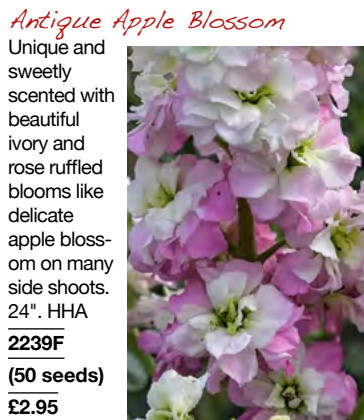

Quartet Yellow
Deliciously scented creamy buttermilk-yellow ruffled blooms. 18-24". HHA
2239E (50 seeds) £2.95